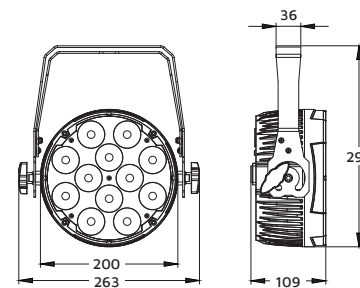

| Photometrics | |
|-------------------|---|
| Light Source | 12x 12 W RGBWAU 6-in-1 LEDs |
| Beam Angle | 30° (optional: 15°, 55°) |
| Output | 3,150 lux @ 2 m @ 30° full on |
| PWM | 2,940 Hz |
| LED Lifespan | 50,000 hours |
| Effects | |
| Dimming | 0~100%, 8-bit + 3x 16-bit dimming curves |
| Strobe | 1~30 Hz |
| Power | |
| Input Voltage | 100~240 V AC, 50/60 Hz |
| Power Consumption | 120 W |
| Connection | NEUTRIK® powerCON in/out |
| Control | |
| Operation Modes | DMX, manual, auto, sound active, master/slave, multi-fixture chase |
| Control Protocol | DMX512 |
| DMX Channels | 2/3/6/8/12 |
| Control Interface | 3-pin XLR (optional: 5-pin XLR) |
| Display | 4-button LCD control panel |
| Housing | |
| Housing Materials | Die cast aluminium |
| Housing Finish | Matte black/white |
| Cooling | Fanless cooling with temperature protection |
| IP Rating | IP20 |
| Net Weight | 3.2 kg |
| Accessories | |
| Optional | Road Case: PAR12CASEWC, PAR12BDCASEWC Rotating Barn Door: PAR12RBD |

| Lux @ 30° | | | | | |
|-------------|--------|-------|-------|-------|-------|
| | 1.0m | 2.0m | 3.0m | 4.0m | 5.0m |
| | Ø0.54 | Ø1.07 | Ø1.61 | Ø2.14 | Ø2.68 |
| R | 2,520 | 638 | 298 | 171 | 105 |
| G | 3,175 | 825 | 376 | 209 | 128 |
| B | 2,308 | 603 | 268 | 153 | 86 |
| W | 4,524 | 1,320 | 679 | 324 | 199 |
| A | 1,751 | 462 | 212 | 119 | 76 |
| U | 801 | 217 | 97 | 55 | 33 |
| Full | 12,800 | 3,150 | 1,350 | 760 | 505 |

| Lux @ 55° optional | | | | | |
|--------------------|-------|-------|-------|-------|-------|
| | 1.0m | 2.0m | 3.0m | 4.0m | 5.0m |
| | Ø1.04 | Ø2.08 | Ø3.12 | Ø4.16 | Ø5.21 |
| R | 640 | 163 | 90 | 50 | 30 |
| G | 1,350 | 350 | 170 | 108 | 80 |
| B | 810 | 210 | 100 | 60 | 45 |
| W | 1,280 | 325 | 165 | 105 | 78 |
| A | 628 | 181 | 88 | 56 | 42 |
| U | 99 | 25 | 13 | 8 | 5 |
| Full | 3,700 | 970 | 483 | 297 | 223 |